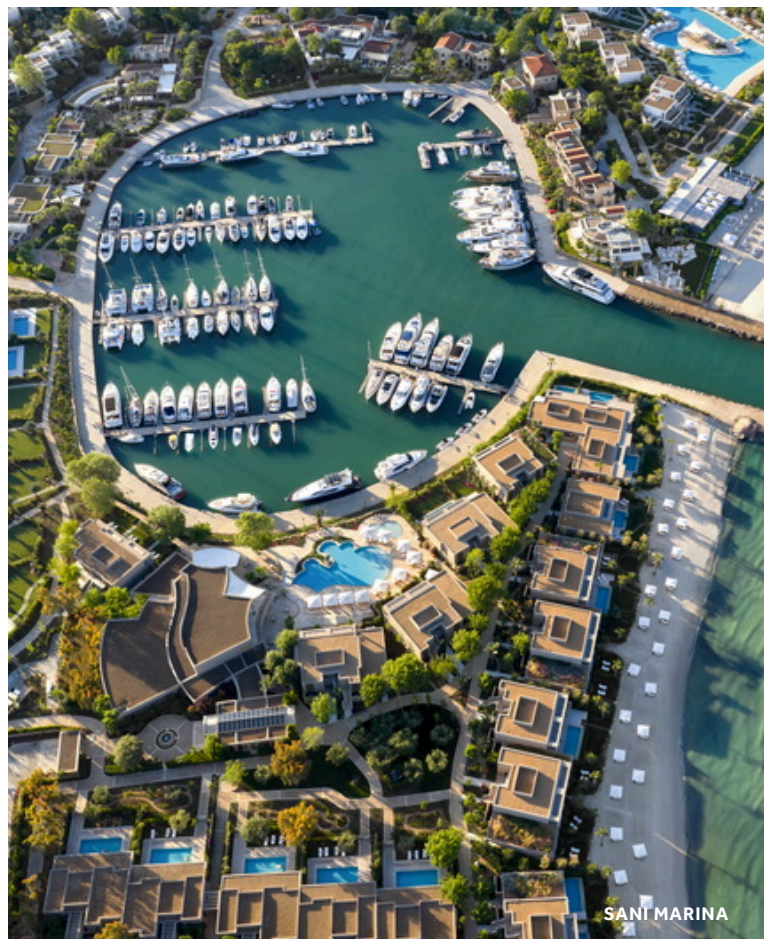

·S·
ASTERIAS

TIMELESS ELEGANCE REIMAGINED

Sani Asterias enters a new era, as its ambitious transformation, begun in 2024, is now complete, redefining the pinnacle of luxury hospitality in Greece. Designed for the most discerning guests, it introduces an elevated residential concept, from the Beachfront Residences unveiled in 2024 to the exclusive villas arriving in 2026, offering expansive living and private pools.

Reimagined in every detail, Sani Asterias offers a world of rare exclusivity, where elevated living and world-class gastronomy come together in perfect harmony.

TWO BEDROOM GRAND RESIDENCE PRIVATE POOL BEACH FRONT

PRIVATE POOL

THREE BEDROOM VILLA PRIVATE POOL

SANI MARINA

SANI ASTERIAS

Sani Asterias evolves to redefine ultra-luxury living, emerging with an exceptional collection of residences and villas. As our flagship property, it introduces an elevated residential concept, where beachfront suites blend refined design with outstanding in-room amenities. Panelled walls, natural stone and cutting-edge lighting create an atmosphere that is both sophisticated and inviting, while expansive indoor and outdoor spaces, complemented by private pools, offer a true sense of sanctuary.

Following the unveiling of the Beachfront Residences in 2024 and the introduction of Marina-view Residences in 2025, Sani Asterias marks 2026 with the unveiling of an exclusive collection of three-bedroom villas. Designed with understated elegance and a seamless connection to their natural surroundings, these residences offer the ultimate in privacy and refined comfort.